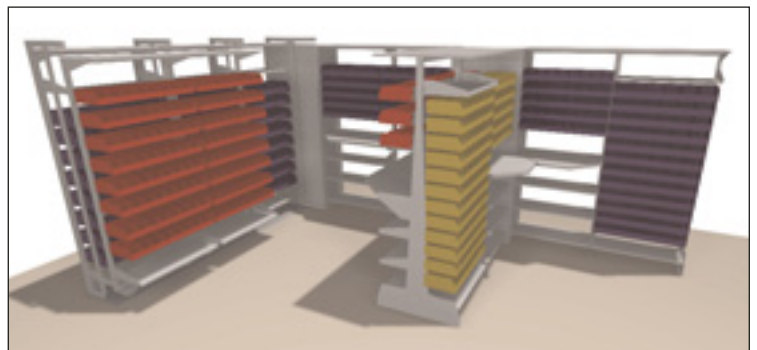

Endlessly adjustable.

No matter how fast or frequently your storage needs change, the FrameWRX storage system keeps pace. Its shelves, bins, pegs, work surfaces and EZ Rail™* technology can all be rearranged on demand – without tools or fasteners.

Readily adaptable.

Extremely easy to install and reinstall, the FrameWRX storage system can be taken down, moved and quickly reinstalled in another department or area.

With the FrameWRX storage system, you optimize the space you have. Free up more space to generate revenue. Meet each department's unique storage needs within their space limitations. And maximize your long-term storage ROI.

AFTER CHANGE.

With FrameWRX storage system, your options – and your storage efficiency – are endless. Look at just a few of the many different ways FrameWRX storage system can be configured to adapt to your changing needs.

Hanging Bins

Standard hanging plastic bins in wide variety of sizes and configurations can be mounted to provide one of the highest bin density and flexibility of any storage product on the market.

End Panels and Canopy Tops