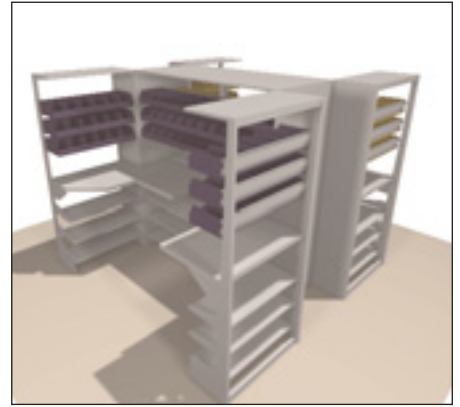

The only thing you can't change about FrameWRX™ storage system is its storage efficiency.

CHANGE.

Remarkably flexible.

With its highly modular design, FrameWRX storage system can be configured in an infinite number of different ways – giving you endless options for how to store more of any variety of items, as efficiently as possible.

Endlessly adjustable.

No matter how fast or frequently your storage needs change, the FrameWRX storage system keeps pace. Its shelves, bins, pegs, work surfaces and EZ Rail™* technology can all be rearranged on demand – without tools or fasteners.

Readily adaptable.

Extremely easy to install and reinstall, the FrameWRX storage system can be taken down, moved and quickly reinstalled in another department or area.

With the FrameWRX storage system, you optimize the space you have. Free up more space to generate revenue. Meet each department's unique storage needs within their space limitations. And maximize your long-term storage ROI.

Hanging Bins

Standard hanging plastic bins in wide variety of sizes and configurations can be mounted to provide one of the highest bin density and flexibility of any storage product on the market.

End Panels and Canopy Tops