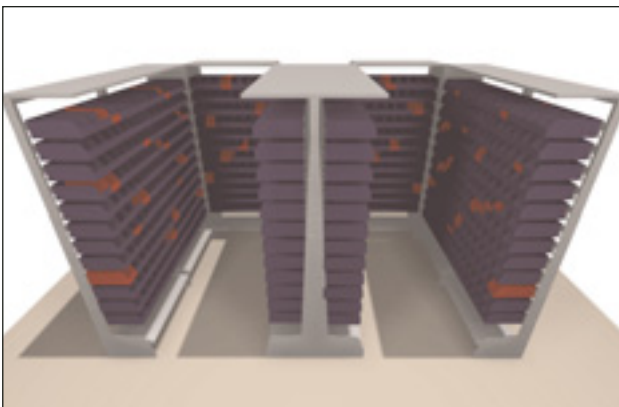

AFTER CHANGE.

With FrameWRX storage system, your options – and your storage efficiency – are endless. Look at just a few of the many different ways FrameWRX storage system can be configured to adapt to your changing needs.