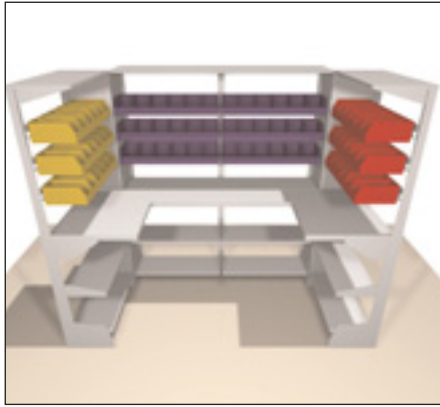

The only thing you can't change about FrameWRX™ storage system is its storage efficiency.

CHANGE.

Remarkably flexible.

With its highly modular design, FrameWRX storage system can be configured in an infinite number of different ways – giving you endless options for how to store more of any variety of items, as efficiently as possible.

Endlessly adjustable.

No matter how fast or frequently your storage needs change, the FrameWRX storage system keeps pace. Its shelves, bins, pegs, work surfaces and EZ Rail™* technology can all be rearranged on demand – without tools or fasteners.

Readily adaptable.

Extremely easy to install and reinstall, the FrameWRX storage system can be taken down, moved and quickly reinstalled in another department or area.

With the FrameWRX storage system, you optimize the space you have. Free up more space to generate revenue. Meet each department's unique storage needs within their space limitations. And maximize your long-term storage ROI.

Hanging Bins

Standard hanging plastic bins in wide variety of sizes and configurations can be mounted to provide one of the highest bin density and flexibility of any storage product on the market.

End Panels and Canopy Tops