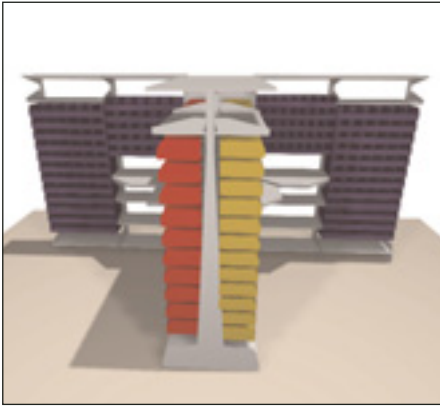

The only thing you can't change about FrameWRX™ storage system is its storage efficiency.

CHANGE.

Remarkably flexible.

With its highly modular design, FrameWRX storage system can be configured in an infinite number of different ways – giving you endless options for how to store more of any variety of items, as efficiently as possible.

Endlessly adjustable.

No matter how fast or frequently your storage needs change, the FrameWRX storage system keeps pace. Its shelves, bins, pegs, work surfaces and EZ Rail™* technology can all be rearranged on demand – without tools or fasteners.

Readily adaptable.

Extremely easy to install and reinstall, the FrameWRX storage system can be taken down, moved and quickly reinstalled in another department or area.

With the FrameWRX storage system, you optimize the space you have. Free up more space to generate revenue. Meet each department's unique storage needs within their space limitations. And maximize your long-term storage ROI.

Hanging Bins

Standard hanging plastic bins in wide variety of sizes and configurations can be mounted to provide one of the highest bin density and flexibility of any storage product on the market.

End Panels and Canopy Tops