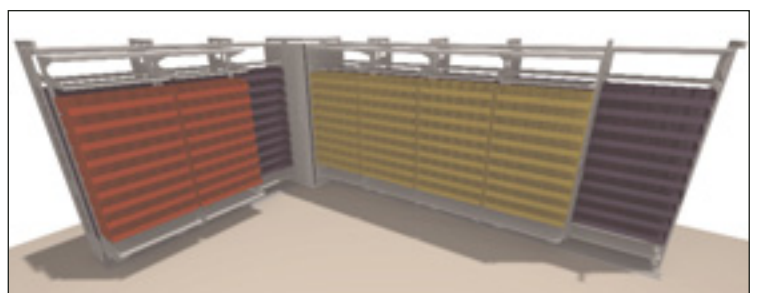

AFTER CHANGE.

With FrameWRX storage system, your options – and your storage efficiency – are endless. Look at just a few of the many different ways FrameWRX storage system can be configured to adapt to your changing needs.